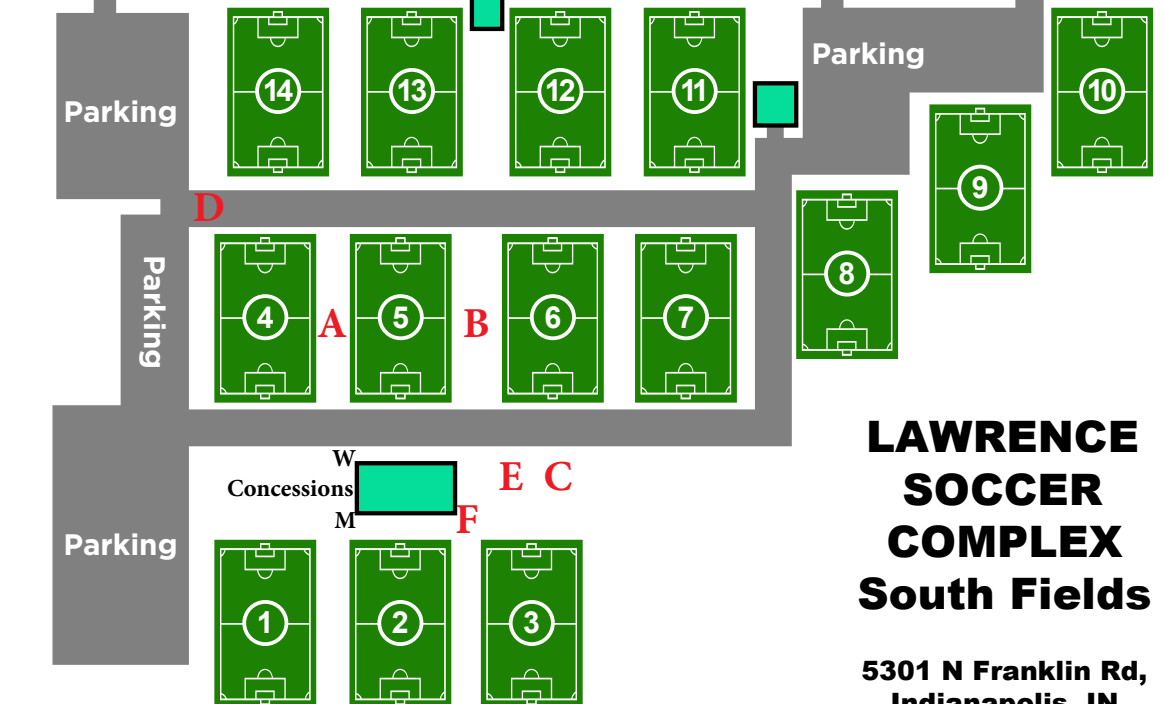

56th Street

LAWRENCE SOCCER COMPLEX North Fields

5301 N Franklin Rd,
Indianapolis, IN
46226

Harmon Way

Hess Road

LAWRENCE SOCCER COMPLEX South Fields

5301 N Franklin Rd,
Indianapolis, IN
46226

Legend:

- A - Tournament Headquarters
- B - Food Trucks & Vendors
- C - Coaches Hospitality Tent
- D - Referee Hospitality Tent
- E - Medical Tent
- F - Trophy Presentation Area

No smoking, glass containers or alcohol permitted on any FC Pride Soccer Club facilities.