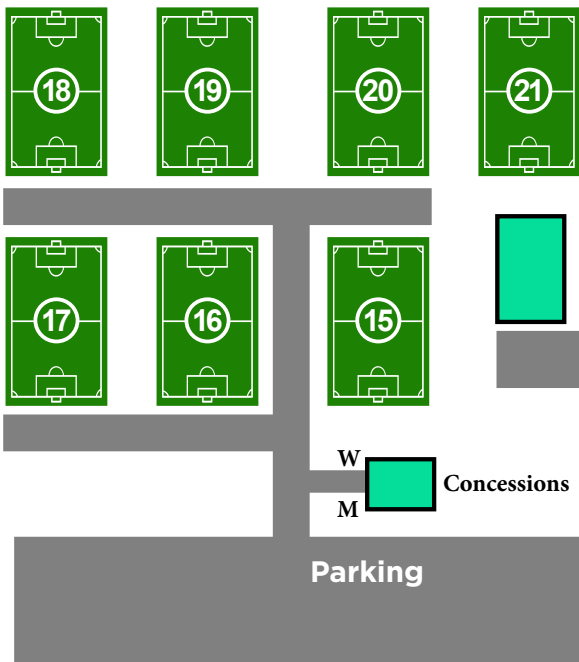

56th Street

LAWRENCE SOCCER COMPLEX North Fields

5301 N Franklin Rd,
Indianapolis, IN
46226

Harmon Way

Hess Road

LAWRENCE SOCCER COMPLEX South Fields

5301 N Franklin Rd,
Indianapolis, IN
46226

Legend:

- A - Tournament Headquarters
- B - Food Trucks & Vendors
- C - Coaches Hospitality Tent
- D - Referee Hospitality Tent
- E - Medical Tent
- F - Trophy Presentation Area

No smoking, glass containers or alcohol permitted on any FC Pride Soccer Club facilities.